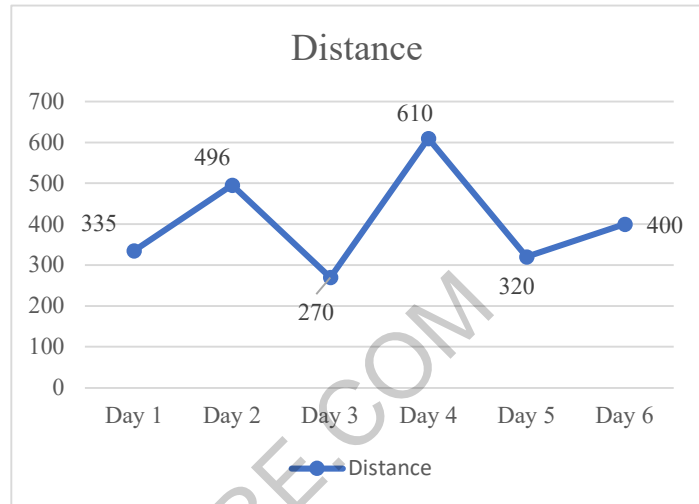

Math Worksheets

Times Series

 Use the following Graph to complete the table.

Day	Distance (km)
1	
2	

The following table shows the number of births in the US from 2007 to 2012 (in millions).

Year	Number of births (in millions)
2007	4.15
2008	3.70
2009	3.45
2010	3.20
2011	1.75
2012	2.98

Draw a Time Series for the table.

Answers of Worksheets

Time series

Day	Distance (km)
1	335
2	496
3	270
4	610
5	320
6	400

MEGALECTURE.COM