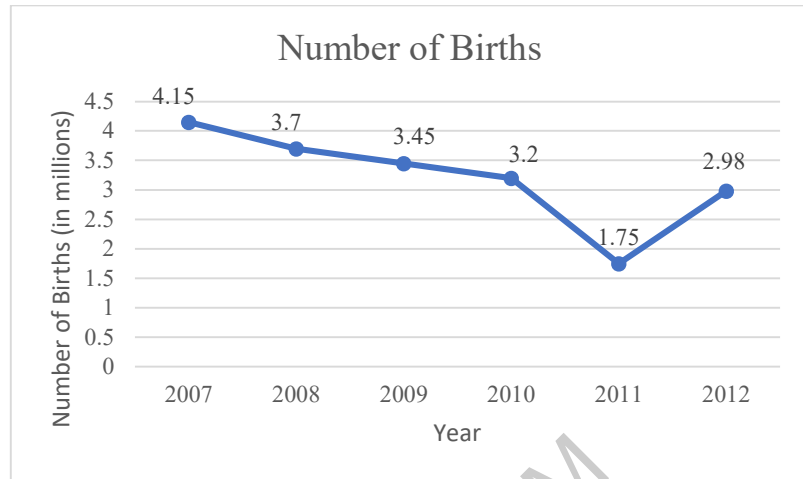

Math Worksheets

Times Series

 Use the following Graph to complete the table.

Day	Distance (km)
1	
2	

The following table shows the number of births in the US from 2007 to 2012 (in millions).

Year	Number of births (in millions)
2007	4.15
2008	3.70
2009	3.45
2010	3.20
2011	1.75
2012	2.98

Draw a Time Series for the table.

Answers of Worksheets

Time series

Day	Distance (km)
1	335
2	496
3	270
4	610
5	320
6	400

MEGALECTURE.COM